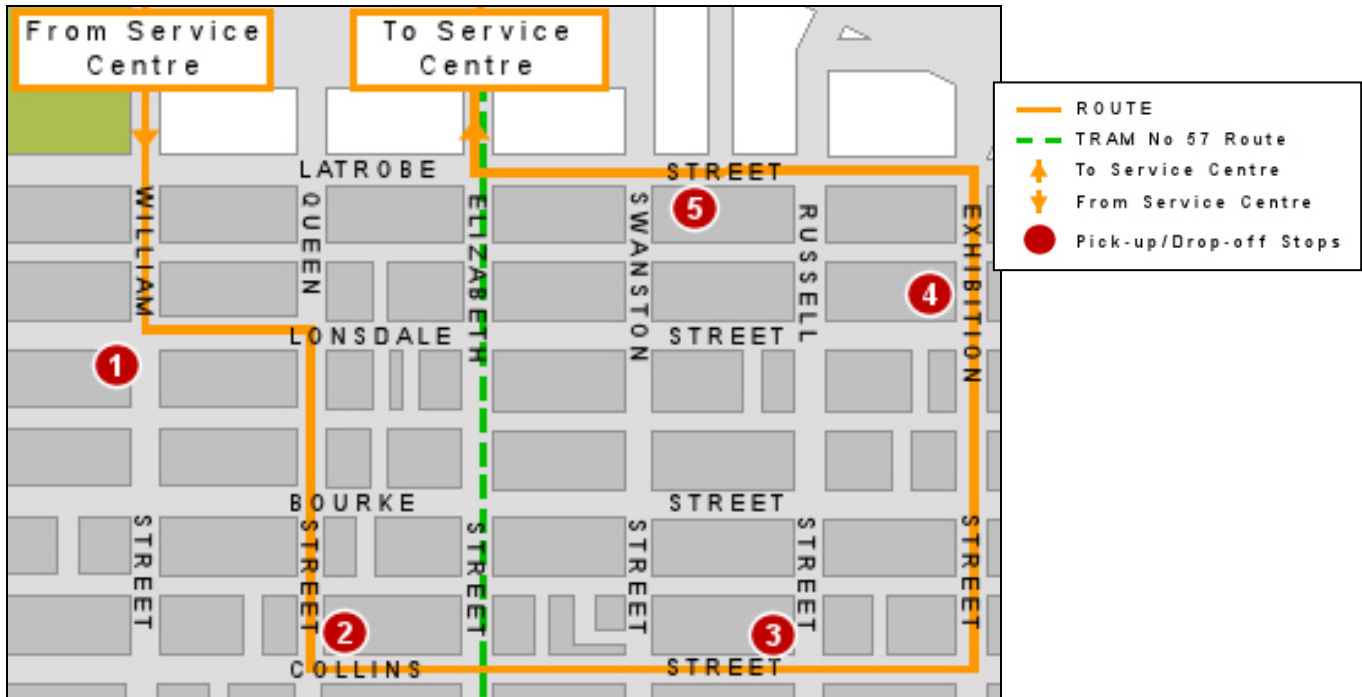

Shuttle Bus Route Map

**Departs - Service Centre - 189 Arden St, North Melbourne at 8.15am**

Stop	Location	Details	Drop off	Pick up
1	County Court House	Lonsdale St. Entrance	8.35am	4.20pm
2	ANZ Bank (Bus Stop)	Queen St. Cnr Collins St	8.40am	4.25pm
3	Scott's Church Water Pond	Collins St. (near Russell St)	8.45am	4.30pm
4	Marriot Hotel	Exhibition St. (near Lonsdale St)	8.50am	4.35pm
5	Melbourne Central (Red Steps)	La Trobe St. (near Swanston St)	8.55am	4.40pm

**Arrives - Service Centre - 189 Arden St, North Melbourne at 5.00pm**

**Note:** Drop-off and pick-up times will change slightly due to traffic conditions

Please **call our receptionist on 8383 8888** should your situation change.

Tram Route

- Number 57 Tram
- Catch at Abbotsford street
- Just a short walk from our Service Centre
- 15 – 20 minute ride to the City