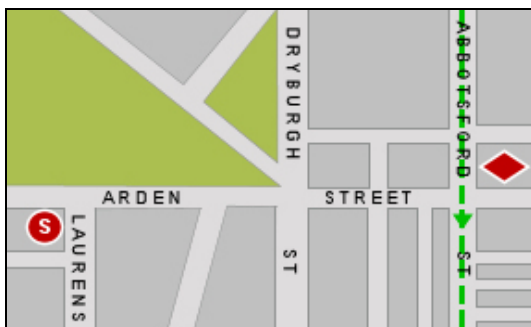

Shuttle Bus Route Map

**Departs - Service Centre - 189 Arden St, North Melbourne at 8.15am**

Stop	Location	Details	Drop off	Pick up
1	County Court House	Lonsdale St. Entrance	8.35am	4.20pm
2	ANZ Bank (Bus Stop)	Queen St. Cnr Collins St	8.40am	4.25pm
3	Scott's Church Water Pond	Collins St. (near Russell St)	8.45am	4.30pm
4	Marriot Hotel	Exhibition St. (near Lonsdale St)	8.50am	4.35pm
5	Melbourne Central (Red Steps)	La Trobe St. (near Swanston St)	8.55am	4.40pm

**Arrives - Service Centre - 189 Arden St, North Melbourne at 5.00pm**

**Note:** Drop-off and pick-up times will change slightly due to traffic conditions

Please **call our receptionist on 8383 8888** should your situation change.

Tram Route

- Number 57 Tram
- Catch at Abbotsford street
- Just a short walk from our Service Centre
- 15 – 20 minute ride to the City